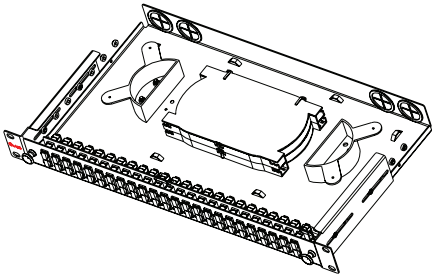

D240 - 1U ENCLOSURE FOR SPLICING/ PATCHING

FOR SPLICING USE

Example of D240,
SC, 48-Fiber, Splicing, OM3
P/N: R240S1G-2CM3

Item Description			Part No.	
Adapter Interface	Fiber Mode	Adapter Color	24-Fiber Option	48-Fiber Option
FC	OS1/OS2	Metallic	R240S1G-1BSU	R240S1G-1CSU
	OM1	Metallic	R240S1G-1BM1	R240S1G-1CM1
	OM2	Metallic	R240S1G-1BM2	R240S1G-1CM2
SC	OS1/OS2 (APC)	Green	N/A	R240S1G-2CSA
	OS1/OS2	Blue	N/A	R240S1G-2CSU
	OM1	Beige	N/A	R240S1G-2CM1
	OM2	Beige	N/A	R240S1G-2CM2
	OM3	Aqua	N/A	R240S1G-2CM3
ST	OS1/OS2	Metallic	R240S1G-3BSU	R240S1G-3CSU
	OM1	Metallic	R240S1G-3BM1	R240S1G-3CM1
	OM2	Metallic	R240S1G-3BM2	R240S1G-3CM2
LC	OS1/OS2 (APC)	Green	N/A	R240S1G-4CSA
	OS1/OS2	Blue	N/A	R240S1G-4CSU
	OM1	Beige	N/A	R240S1G-4CM1
	OM2	Beige	N/A	R240S1G-4CM2
	OM3	Aqua	N/A	R240S1G-4CM3
	OM4	Aqua	N/A	R240S1G-4CM4