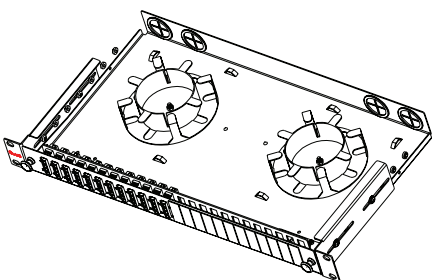

FOR PATCHING USE

Example of D240,
LC, 48-Fiber, Patching, OM2
P/N: R240P1G-4CM2

Item Description			Part No.	
Adapter Interface	Fiber Mode	Adapter Color	24-Fiber Option	48-Fiber Option
FC	OS1/OS2	Metallic	R240P1G-1BSU	R240P1G-1CSU
	OM1	Metallic	R240P1G-1BM1	R240P1G-1CM1
	OM2	Metallic	R240P1G-1BM2	R240P1G-1CM2
SC	OS1/OS2 (APC)	Green	N/A	R240P1G-2CSA
	OS1/OS2	Blue	N/A	R240P1G-2CSU
	OM1	Beige	N/A	R240P1G-2CM1
	OM2	Beige	N/A	R240P1G-2CM2
	OM3	Aqua	N/A	R240P1G-2CM3
ST	OS1/OS2	Metallic	R240P1G-3BSU	R240P1G-3CSU
	OM1	Metallic	R240P1G-3BM1	R240P1G-3CM1
	OM2	Metallic	R240P1G-3BM2	R240P1G-3CM2
LC	OS1/OS2 (APC)	Green	N/A	R240P1G-4CSA
	OS1/OS2	Blue	N/A	R240P1G-4CSU
	OM1	Beige	N/A	R240P1G-4CM1
	OM2	Beige	N/A	R240P1G-4CM2
	OM3	Aqua	N/A	R240P1G-4CM3
	OM4	Aqua	N/A	R240P1G-4CM4