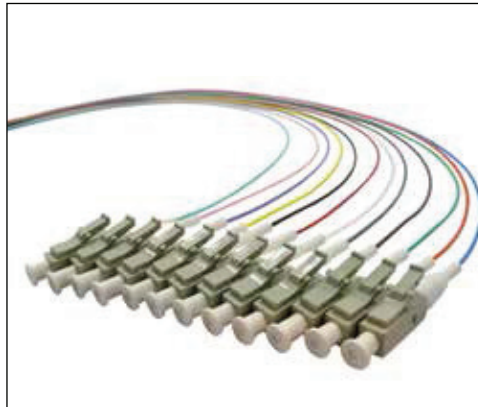

[1] "xxx" refers to cable length in meter, please fill up your required length by 3 digits

Item Description			Part No. ⁽¹⁾	
Types of Connector	Fiber Mode	Ferrule Polishing	Riser (OFNR)	Low Smoke Zero Halogen (LSZH)
LC	OS1/2	APC	PTS4AS1AR-xxxM	PTS4AS1AL-xxxM
LC	OS1/2	UPC	PTS4US1AR-xxxM	PTS4US1AL-xxxM
LC	OM1	PC	PTS4PM1AR-xxxM	PTS4PM1AL-xxxM
LC	OM2	PC	PTS4PM2AR-xxxM	PTS4PM2AL-xxxM
LC	OM3	PC	PTS4PM3AR-xxxM	PTS4PM3AL-xxxM
LC	OM4	PC	PTS4PM4AR-xxxM	PTS4PM4AL-xxxM

[1] "xxx" refers to cable length in meter, please fill up your required length by 3 digits

Item Description			Part No. ⁽¹⁾	
Types of Connector	Fiber Mode	Ferrule Polishing	Riser (OFNR)	Low Smoke Zero Halogen (LSZH)
E2000	OS1/2	APC	PTS5AS1AR-xxxM	PTS5AS1AL-xxxM
E2000	OS1/2	UPC	PTS5US1AR-xxxM	PTS5US1AL-xxxM
E2000	OM1	PC	PTS5PM1AR-xxxM	PTS5PM1AL-xxxM
E2000	OM2	PC	PTS5PM2AR-xxxM	PTS5PM2AL-xxxM
E2000	OM3	PC	PTS5PM3AR-xxxM	PTS5PM3AL-xxxM
E2000	OM4	PC	PTS5PM4AR-xxxM	PTS5PM4AL-xxxM

[1] "xxx" refers to cable length in meter, please fill up your required length by 3 digits

PIGTAILS

12-COLOR PIGTAILS SET

Each pack of pigtail set contains 12pcs of pigtail with 12-color tight buffered cables that connectorized with specified connector on one end.

12-color pigtail set is offered in accordance to TIA/EIA-598 color coding, it helps users to enhance splicing efficiency.

FC Pigtail Set				
Item Description			Part No. ⁽¹⁾	
Types of Connector	Fiber Mode	Ferrule Polishing	Riser (OFNR)	Low Smoke Zero Halogen (LSZH)
FC	OS1/2	APC	PTT1AS1AR-xxxM	PTT1AS1AL-xxxM
FC	OS1/2	UPC	PTT1US1AR-xxxM	PTT1US1AL-xxxM
FC	OM1	PC	PTT1PM1AR-xxxM	PTT1PM1AL-xxxM
FC	OM2	PC	PTT1PM2AR-xxxM	PTT1PM2AL-xxxM
FC	OM3	PC	PTT1PM3AR-xxxM	PTT1PM3AL-xxxM
FC	OM4	PC	PTT1PM4AR-xxxM	PTT1PM4AL-xxxM