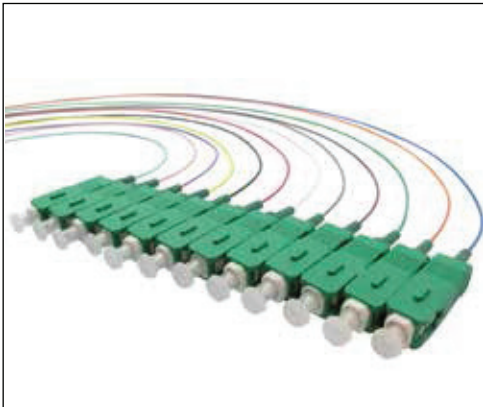

PIGTAILS

12-COLOR PIGTAILS SET

Each pack of pigtail set contains 12pcs of pigtail with 12-color tight buffered cables that connectorized with specified connector on one end.

12-color pigtail set is offered in accordance to TIA/EIA-598 color coding, it helps users to enhance splicing efficiency.

FC Pigtail Set				
Item Description			Part No.⁽¹⁾	
Types of Connector	Fiber Mode	Ferrule Polishing	Riser (OFNR)	Low Smoke Zero Halogen (LSZH)
FC	OS1/2	APC	PTT1AS1AR-xxxM	PTT1AS1AL-xxxM
FC	OS1/2	UPC	PTT1US1AR-xxxM	PTT1US1AL-xxxM
FC	OM1	PC	PTT1PM1AR-xxxM	PTT1PM1AL-xxxM
FC	OM2	PC	PTT1PM2AR-xxxM	PTT1PM2AL-xxxM
FC	OM3	PC	PTT1PM3AR-xxxM	PTT1PM3AL-xxxM
FC	OM4	PC	PTT1PM4AR-xxxM	PTT1PM4AL-xxxM

(1) "xxx" refers to cable length in meter, please fill up your required length by 3 digits

SC Pigtail Set				
Item Description			Part No.⁽¹⁾	
Types of Connector	Fiber Mode	Ferrule Polishing	Riser (OFNR)	Low Smoke Zero Halogen (LSZH)
SC	OS1/2	APC	PTT2AS1AR-xxxM	PTT2AS1AL-xxxM
SC	OS1/2	UPC	PTT2US1AR-xxxM	PTT2US1AL-xxxM
SC	OM1	PC	PTT2PM1AR-xxxM	PTT2PM1AL-xxxM
SC	OM2	PC	PTT2PM2AR-xxxM	PTT2PM2AL-xxxM
SC	OM3	PC	PTT2PM3AR-xxxM	PTT2PM3AL-xxxM
SC	OM4	PC	PTT2PM4AR-xxxM	PTT2PM4AL-xxxM

(1) "xxx" refers to cable length in meter, please fill up your required length by 3 digits