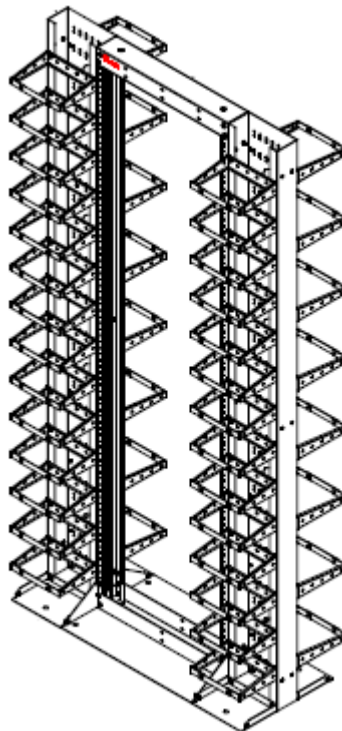

| | |
|----------------------|---|
| Category | Fiber Routing System |
| Specification | Vertical Cable Manager |
| Parameters | <p>Main Material : Aluminum</p> <p>Dimensions : Height (H) x Width (W) x Depth (D) in mm</p> <ul style="list-style-type: none"> • 2131mm (H) x 203mm (W) x 439mm (D) <p>Color : Black</p> <p>Weight : 19.5 kg</p> <p>Cable Capacity - Cat 6 (.250) :</p> <ul style="list-style-type: none"> • 360 (Front) • 269 (Rear) <p>Available U Space : 45U</p> <p>Compliance : EIA</p> |

2-Post Open Rack
Installed with Vertical Cable Manager

Specifications are subject to change without notice.